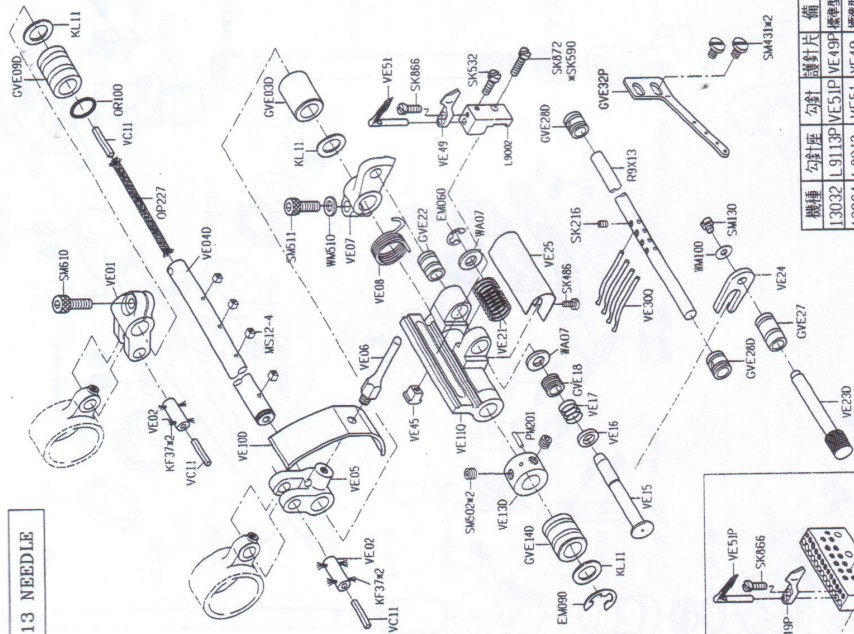

規格件表 CONVERSION CHART

規格件表 CONVERSION CHART

機 型 MODEL	規格 SVB CLASS	種 類 NEEDLE GAUGE	針 座 NEEDLE HOLDER		送 具 FEED DOG	押 具 PRESSER FOOT	撥 線 軸 RETAINER HOLDER	勾 針 LOOPER	護 針 片 NEEDLE GUARD	勾 針 座 LOOPER HOLDER	勾 針 座 台 LOOPER HOLDER BLOCK	針 號 NEEDLE
			針 座 NEEDLE HOLDER	針 座 NEEDLE HOLDER								
VC008-1332	032P	$1/4-1/8-1/8$ $1/4 \times 3$	GM9113		D9113	P9113D	R9113	VE51P	VE49P	L9119P-E	VE11P	Jo113*4 #11~#14
VC008-17	032P	1/8"	GM9117		D9117	P9117	R9117	VE51P	VE49P	L9119P-E	VE11P	Jo113*4 #11~#14
VC008-21	032P	1/8"	GM9121		D9121	P9121	R9121	VE51P	VE49P	L9123P-E	VE11P	Jo113*4 #11~#14
VC008-23	032P	1/8"	GM9123		D9123	P9123	R9123	VE51P	VE49P	L9123P-E	VE11P	Jo113*4 #11~#14
VC008-25	032P	1/8"	GM9125		D9125	P9125	R9125	VE51P	VE49P	L9125P-E	VE11P	Jo113*4 #11~#14

PARTS LIST FOR VD GROUP

PARTS LIST FOR VC GROUP

PARTS LIST FOR VE GROUP

PARTS LIST FOR VE GROUP

PARTS LIST FOR VE GROUP

FOR 13 NEEDLE

PARTS LIST FOR VE GROUP

FOR 13 NEEDLE