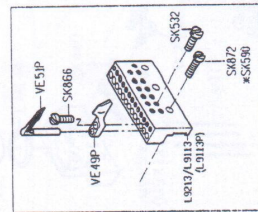

PARTS LIST FOR VE GROUP

FOR 13 NEEDLE

PARTS LIST FOR VE GROUP

FOR 13 NEEDLE

機種	勾針座	勾針	縫針片	備註
L3032	L9113P	VE51P	VE49P	標準型13針
L3064	L9213	VE51	VE49	標準型13針
04A32	L9113	VE51	VE49	4枚改13針
L2A32	L9113	VE51	VE49	12枚改13針
04A64	L9002M	VE51	VE49	4枚改13針
L2A64	L9002M	VE51	VE49	12枚改13針