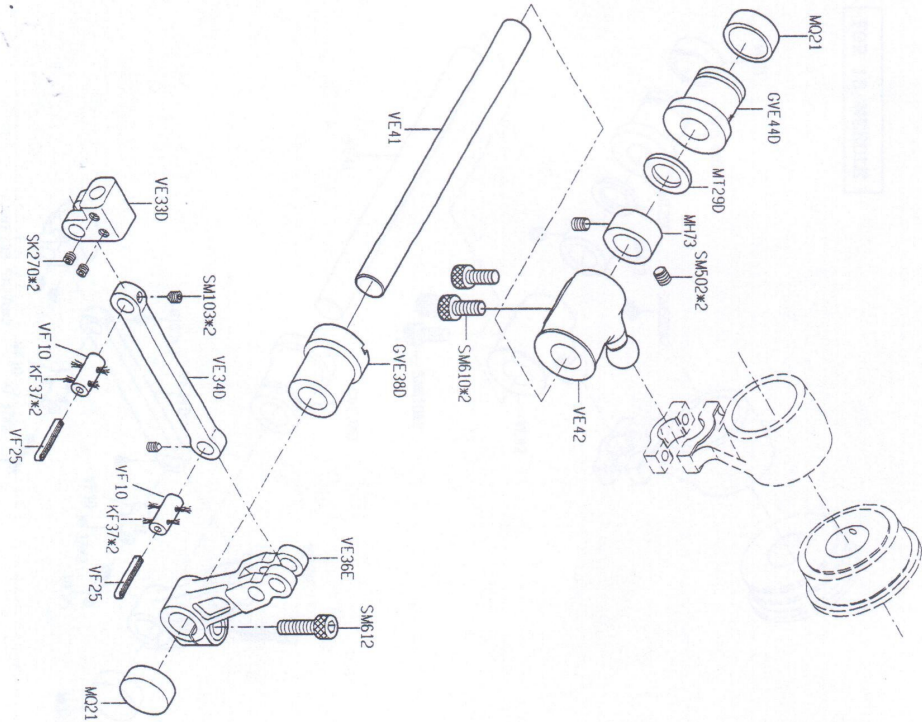

規格件表 CONVERSION CHART

規格件表 CONVERSION CHART

機 型 MODEL	規格 SVB CLASS	種 類 NEEDLE GAUGE	針 座 NEEDLE HOLDER		送 具 FEED DOG	押 具 PRESSER FOOT	撥 線 軸 RETAINER HOLDER	勾 針 LOOPER	護 針 片 NEEDLE GUARD	勾 針 座 LOOPER HOLDER	勾 針 座 台 LOOPER HOLDER BLOCK	針 號 NEEDLE
			針 座 NEEDLE HOLDER	針 座 NEEDLE HOLDER								
VC008-1332	032P	$1/4-1/8-1/8$ $1/4 \times 3$	GM9113		D9113	P9113D	R9113	VE51P	VE49P	L9119P-E	VE11P	Jo113*4 #11~#14
VC008-17	032P	1/8"	GM9117		D9117	P9117	R9117	VE51P	VE49P	L9119P-E	VE11P	Jo113*4 #11~#14
VC008-21	032P	1/8"	GM9121		D9121	P9121	R9121	VE51P	VE49P	L9123P-E	VE11P	Jo113*4 #11~#14
VC008-23	032P	1/8"	GM9123		D9123	P9123	R9123	VE51P	VE49P	L9123P-E	VE11P	Jo113*4 #11~#14
VC008-25	032P	1/8"	GM9125		D9125	P9125	R9125	VE51P	VE49P	L9125P-E	VE11P	Jo113*4 #11~#14

PARTS LIST FOR VD GROUP

PARTS LIST FOR VC GROUP

PARTS LIST FOR VE GROUP

PARTS LIST FOR VE GROUP

PARTS LIST FOR VE GROUP

FOR 13 NEEDLE

PARTS LIST FOR VE GROUP

FOR 13 NEEDLE