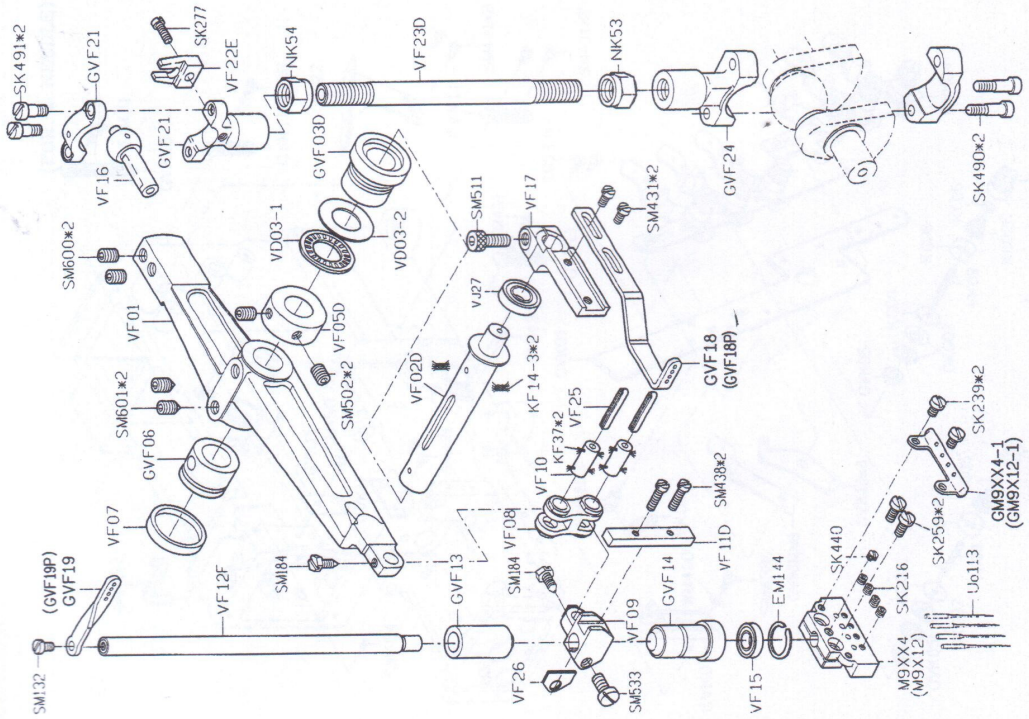

PARTS LIST FOR VF GROUP