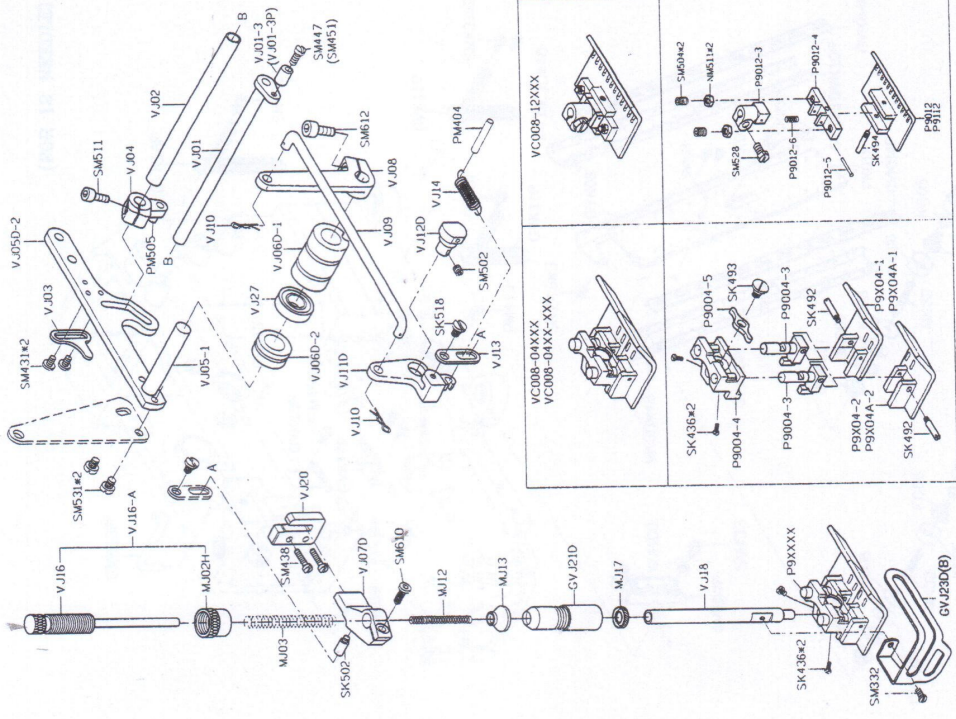

PARTS LIST FOR VJ GROUP