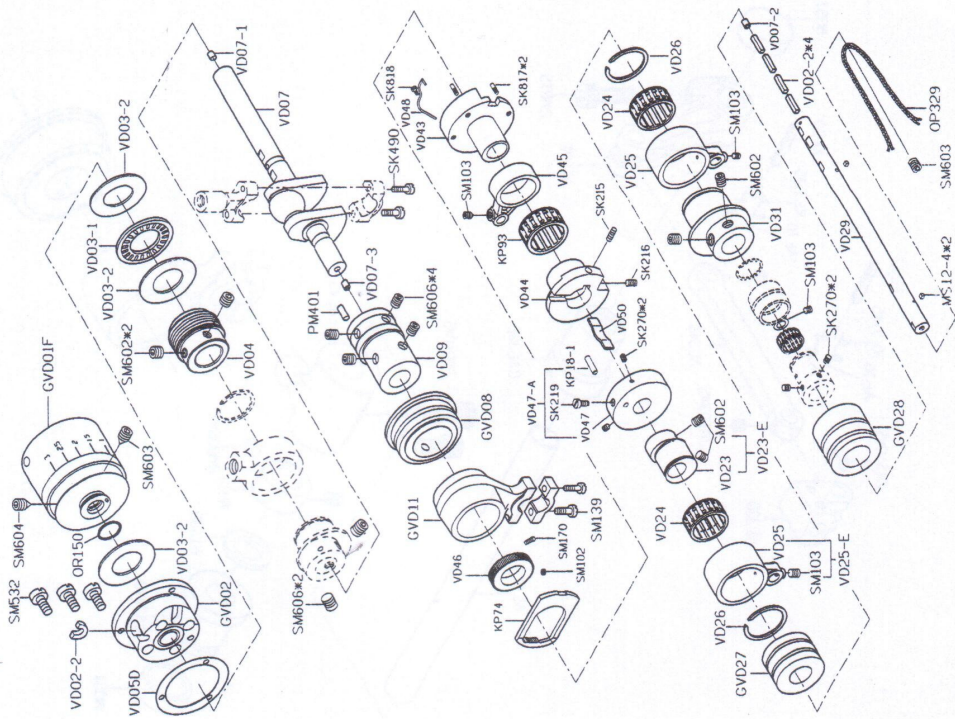

規格件表 CONVERSION CHART

規格件表 CONVERSION CHART

機 型 MODEL	規格 SVB CLASS	種 類 NEEDLE GAUGE	針 座 NEEDLE HOLDER		送 具 FEED DOG	押 具 PRESSER FOOT	撥 線 軸 RETAINER HOLDER	勾 針 LOOPER	護 針 片 NEEDLE GUARD	勾 針 座 LOOPER HOLDER	勾 針 座 台 LOOPER HOLDER BLOCK	針 號 NEEDLE
			針 座 NEEDLE HOLDER	針 座 NEEDLE HOLDER								
VC008-1332	032P	$1/4-1/8-1/8$ $1/4 \times 3$	GM9113		D9113	P9113D	R9113	VE51P	VE49P	L9119P-E	VE11P	Jo113*4 #11~#14
VC008-17	032P	1/8"	GM9117		D9117	P9117	R9117	VE51P	VE49P	L9119P-E	VE11P	Jo113*4 #11~#14
VC008-21	032P	1/8"	GM9121		D9121	P9121	R9121	VE51P	VE49P	L9123P-E	VE11P	Jo113*4 #11~#14
VC008-23	032P	1/8"	GM9123		D9123	P9123	R9123	VE51P	VE49P	L9123P-E	VE11P	Jo113*4 #11~#14
VC008-25	032P	1/8"	GM9125		D9125	P9125	R9125	VE51P	VE49P	L9125P-E	VE11P	Jo113*4 #11~#14

PARTS LIST FOR VD GROUP

PARTS LIST FOR VC GROUP

PARTS LIST FOR VE GROUP

PARTS LIST FOR VE GROUP

PARTS LIST FOR VE GROUP

FOR 13 NEEDLE

PARTS LIST FOR VE GROUP

FOR 13 NEEDLE