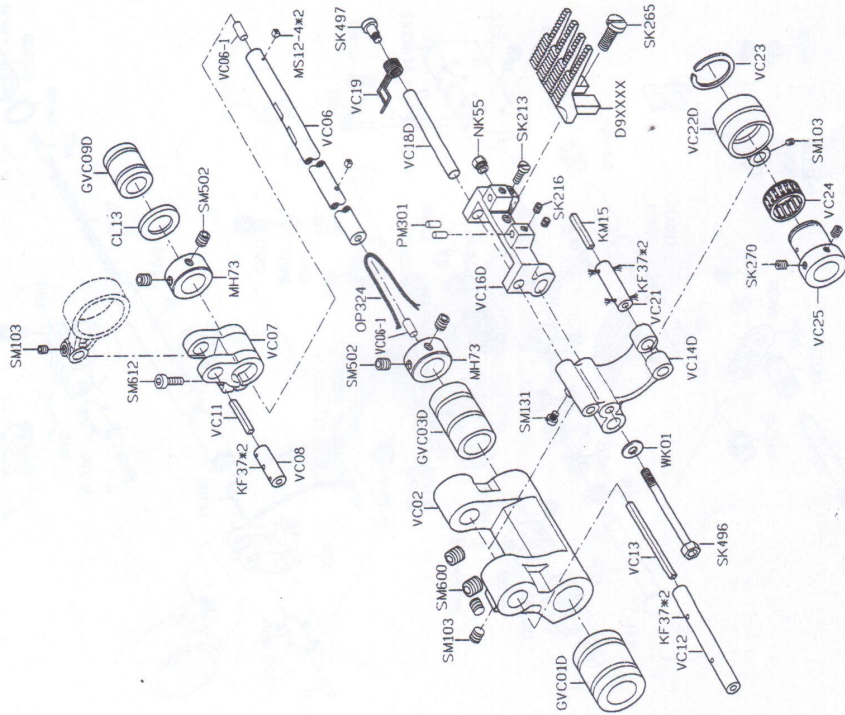

規格件表 CONVERSION CHART

規格件表 CONVERSION CHART

機 型 MODEL	規格 SVB CLASS	種 類 NEEDLE GAUGE	針 座 NEEDLE HOLDER		送 具 FEED DOG	押 具 PRESSER FOOT	撥 線 軸 RETAINER HOLDER	勾 針 LOOPER	護 針 片 NEEDLE GUARD	勾 針 座 LOOPER HOLDER	勾 針 座 台 LOOPER HOLDER BLOCK	針 號 NEEDLE
			針 座 NEEDLE HOLDER	針 座 NEEDLE HOLDER								
VC008-1332	032P	$1/4-1/8-1/8$ $1/4 \times 3$	GM9113		D9113	P9113D	R9113	VE51P	VE49P	L9119P-E	VE11P	Jo113*4 #11~#14
VC008-17	032P	1/8"	GM9117		D9117	P9117	R9117	VE51P	VE49P	L9119P-E	VE11P	Jo113*4 #11~#14
VC008-21	032P	1/8"	GM9121		D9121	P9121	R9121	VE51P	VE49P	L9123P-E	VE11P	Jo113*4 #11~#14
VC008-23	032P	1/8"	GM9123		D9123	P9123	R9123	VE51P	VE49P	L9123P-E	VE11P	Jo113*4 #11~#14
VC008-25	032P	1/8"	GM9125		D9125	P9125	R9125	VE51P	VE49P	L9125P-E	VE11P	Jo113*4 #11~#14

PARTS LIST FOR VD GROUP

PARTS LIST FOR VC GROUP

PARTS LIST FOR VE GROUP

PARTS LIST FOR VE GROUP

PARTS LIST FOR VE GROUP

FOR 13 NEEDLE

PARTS LIST FOR VE GROUP

FOR 13 NEEDLE

(4 NEEDLE USE)

PARTS LIST FOR VZ GROUP

(FOR 12-VPQ NEEDLE USE)

PARTS LIST FOR VZ GROUP

(FOR 6-12 NEEDLE USE)