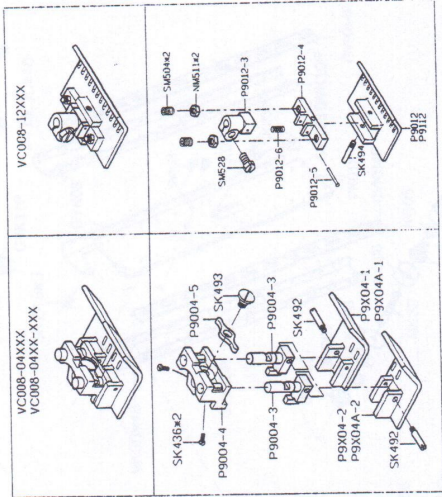

PARTS LIST FOR VJ GROUP