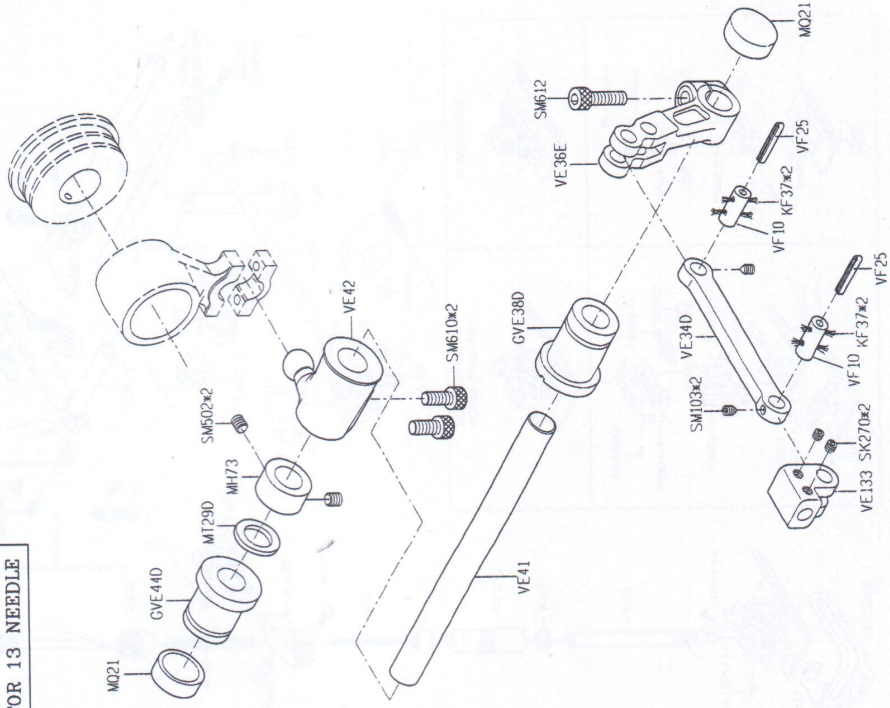

規格件表 CONVERSION CHART

規格件表 CONVERSION CHART

機 型 MODEL	規格 SVB CLASS	種 類 NEEDLE GAUGE	針 座 NEEDLE HOLDER		送 具 FEED DOG	押 具 PRESSER FOOT	撥 線 軸 RETAINER HOLDER	勾 針 LOOPER	護 針 片 NEEDLE GUARD	勾 針 座 LOOPER HOLDER	勾 針 座 台 LOOPER HOLDER BLOCK	針 號 NEEDLE
			針 座 NEEDLE HOLDER	針 座 NEEDLE HOLDER								
VC008-1332	032P	$1/4-1/8-1/8$ $1/4 \times 3$	GM9113		D9113	P9113D	R9113	VE51P	VE49P	L9119P-E	VE11P	Jo113*4 #11~#14
VC008-17	032P	1/8"	GM9117		D9117	P9117	R9117	VE51P	VE49P	L9119P-E	VE11P	Jo113*4 #11~#14
VC008-21	032P	1/8"	GM9121		D9121	P9121	R9121	VE51P	VE49P	L9123P-E	VE11P	Jo113*4 #11~#14
VC008-23	032P	1/8"	GM9123		D9123	P9123	R9123	VE51P	VE49P	L9123P-E	VE11P	Jo113*4 #11~#14
VC008-25	032P	1/8"	GM9125		D9125	P9125	R9125	VE51P	VE49P	L9125P-E	VE11P	Jo113*4 #11~#14

PARTS LIST FOR VD GROUP

PARTS LIST FOR VC GROUP

PARTS LIST FOR VE GROUP

PARTS LIST FOR VE GROUP

PARTS LIST FOR VE GROUP

FOR 13 NEEDLE

PARTS LIST FOR VE GROUP

FOR 13 NEEDLE

(4 NEEDLE USE)

PARTS LIST FOR VZ GROUP

(FOR 12-VPQ NEEDLE USE)

PARTS LIST FOR VZ GROUP

(FOR 6-12 NEEDLE USE)