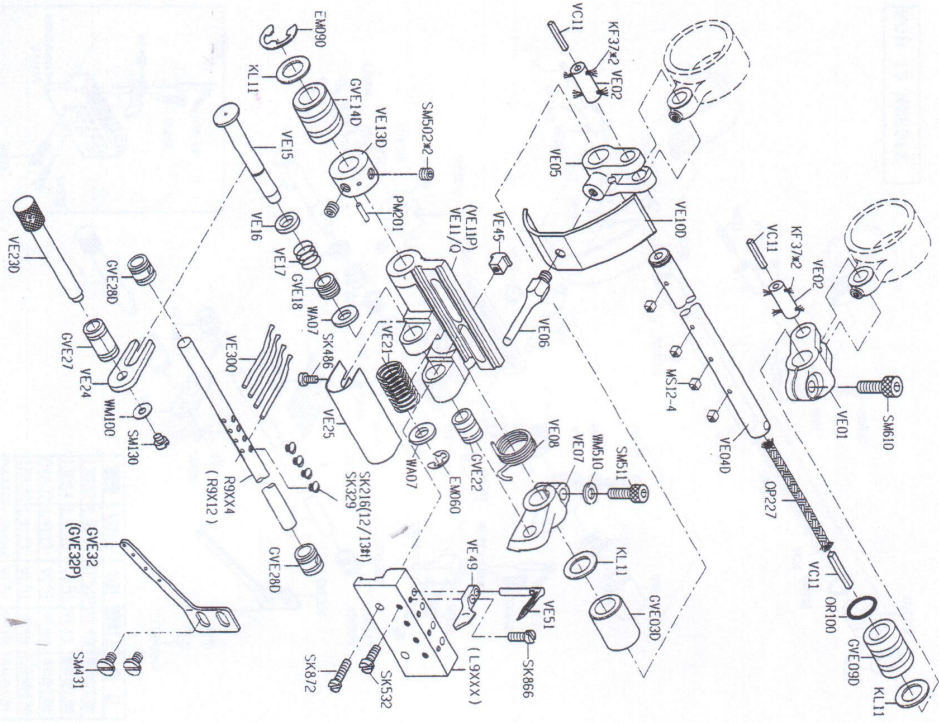

規格件表 CONVERSION CHART

規格件表 CONVERSION CHART

機 型 MODEL	規格 SVB CLASS	種 類 NEEDLE GAUGE	針 座 NEEDLE HOLDER		送 具 FEED DOG	押 具 PRESSER FOOT	撥 線 軸 RETAINER HOLDER	勾 針 LOOPER	護 針 片 NEEDLE GUARD	勾 針 座 LOOPER HOLDER	勾 針 座 台 LOOPER HOLDER BLOCK	針 號 NEEDLE
			針 座 NEEDLE HOLDER	針 座 NEEDLE HOLDER								
VC008-1332	032P	$1/4-1/8-1/8$ $1/4 \times 3$	GM9113		D9113	P9113D	R9113	VE51P	VE49P	L9119P-E	VE11P	Jo113*4 #11~#14
VC008-17	032P	1/8"	GM9117		D9117	P9117	R9117	VE51P	VE49P	L9119P-E	VE11P	Jo113*4 #11~#14
VC008-21	032P	1/8"	GM9121		D9121	P9121	R9121	VE51P	VE49P	L9123P-E	VE11P	Jo113*4 #11~#14
VC008-23	032P	1/8"	GM9123		D9123	P9123	R9123	VE51P	VE49P	L9123P-E	VE11P	Jo113*4 #11~#14
VC008-25	032P	1/8"	GM9125		D9125	P9125	R9125	VE51P	VE49P	L9125P-E	VE11P	Jo113*4 #11~#14

PARTS LIST FOR VD GROUP

PARTS LIST FOR VC GROUP

PARTS LIST FOR VE GROUP

PARTS LIST FOR VE GROUP

PARTS LIST FOR VE GROUP

FOR 13 NEEDLE

PARTS LIST FOR VE GROUP

FOR 13 NEEDLE